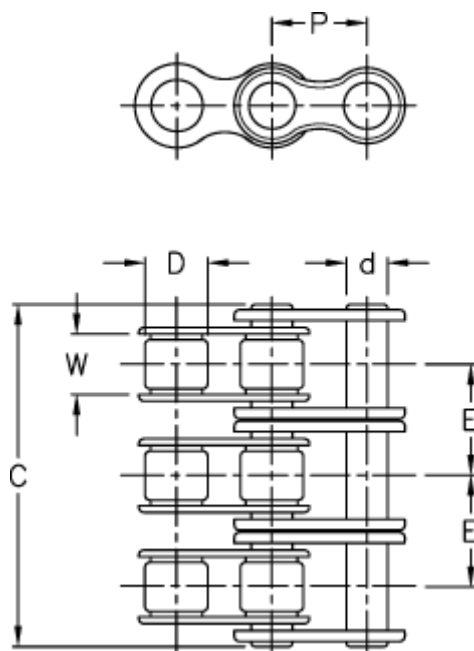

Article number: 6100130081

Description: Connecting link 1 triplex 16B-3

## Measures

Breaking power = 162960

W = 17,02

C = 99,80

d = 8,28

D = 15,88

E = 31,88

For chain size = 1

For chain type = 16 B-3

P = 25,40